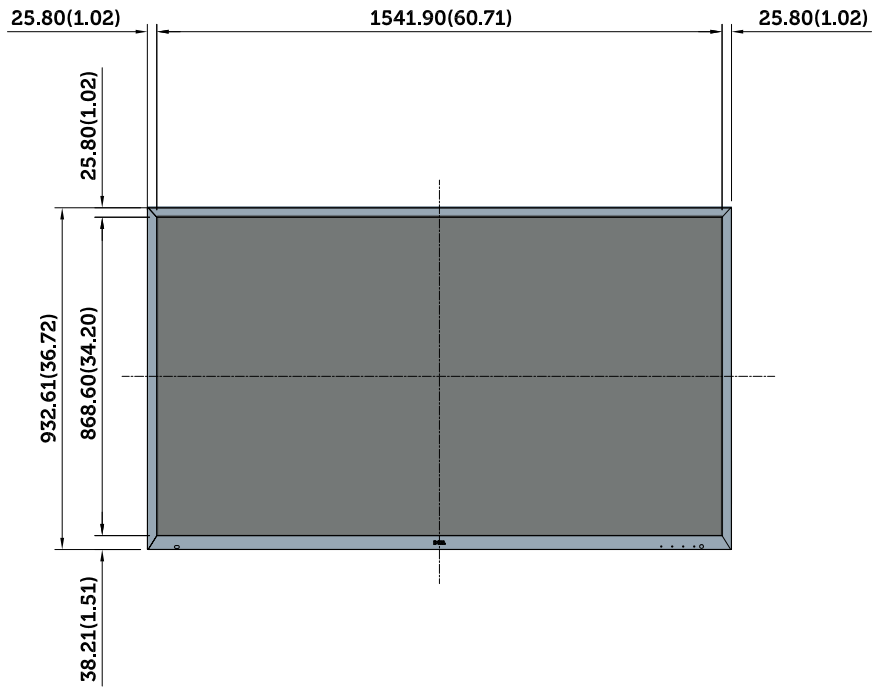

# C7017T Outline Dimension

Unit :mm(inch)  
Dimension :Nominal  
Drawing :Not to scale

# C7017T Outline Dimension

Unit :mm(inch)  
 Dimension :Nominal  
 Drawing :Not to scale

Wall mount : Chief  
 Wall mount Model : LSA1U