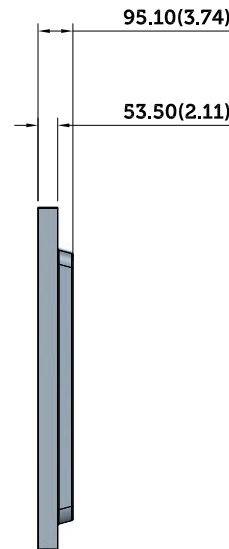

# C7017T Outline Dimension

Unit :mm(inch)  
Dimension :Nominal  
Drawing :Not to scale

# C7017T Outline Dimension

Unit :mm(inch)  
 Dimension :Nominal  
 Drawing :Not to scale

Wall mount : Chief  
 Wall mount Model : LSA1U