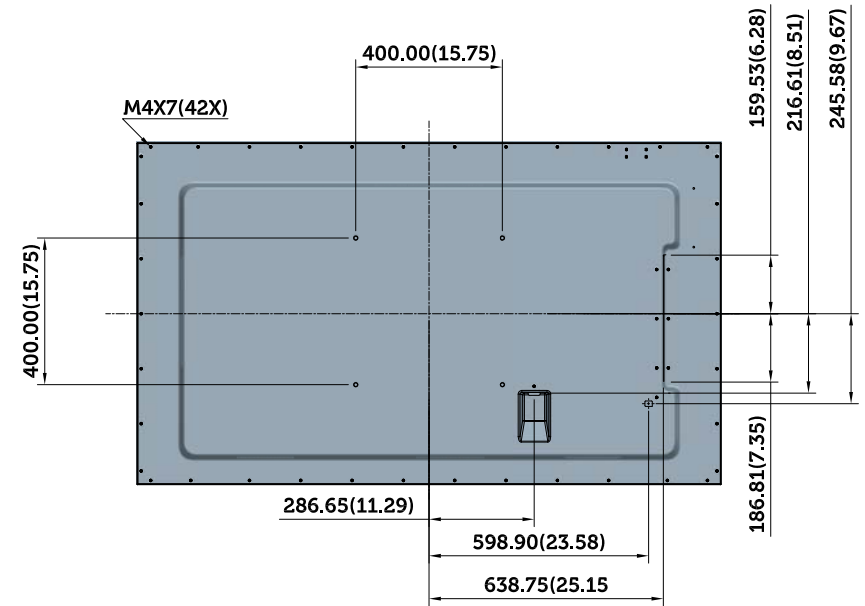

# C7017T Outline Dimension

Unit :mm(inch)  
Dimension :Nominal  
Drawing :Not to scale

# C7017T Outline Dimension

Unit :mm(inch)  
 Dimension :Nominal  
 Drawing :Not to scale

Wall mount : Chief  
 Wall mount Model : LSA1U